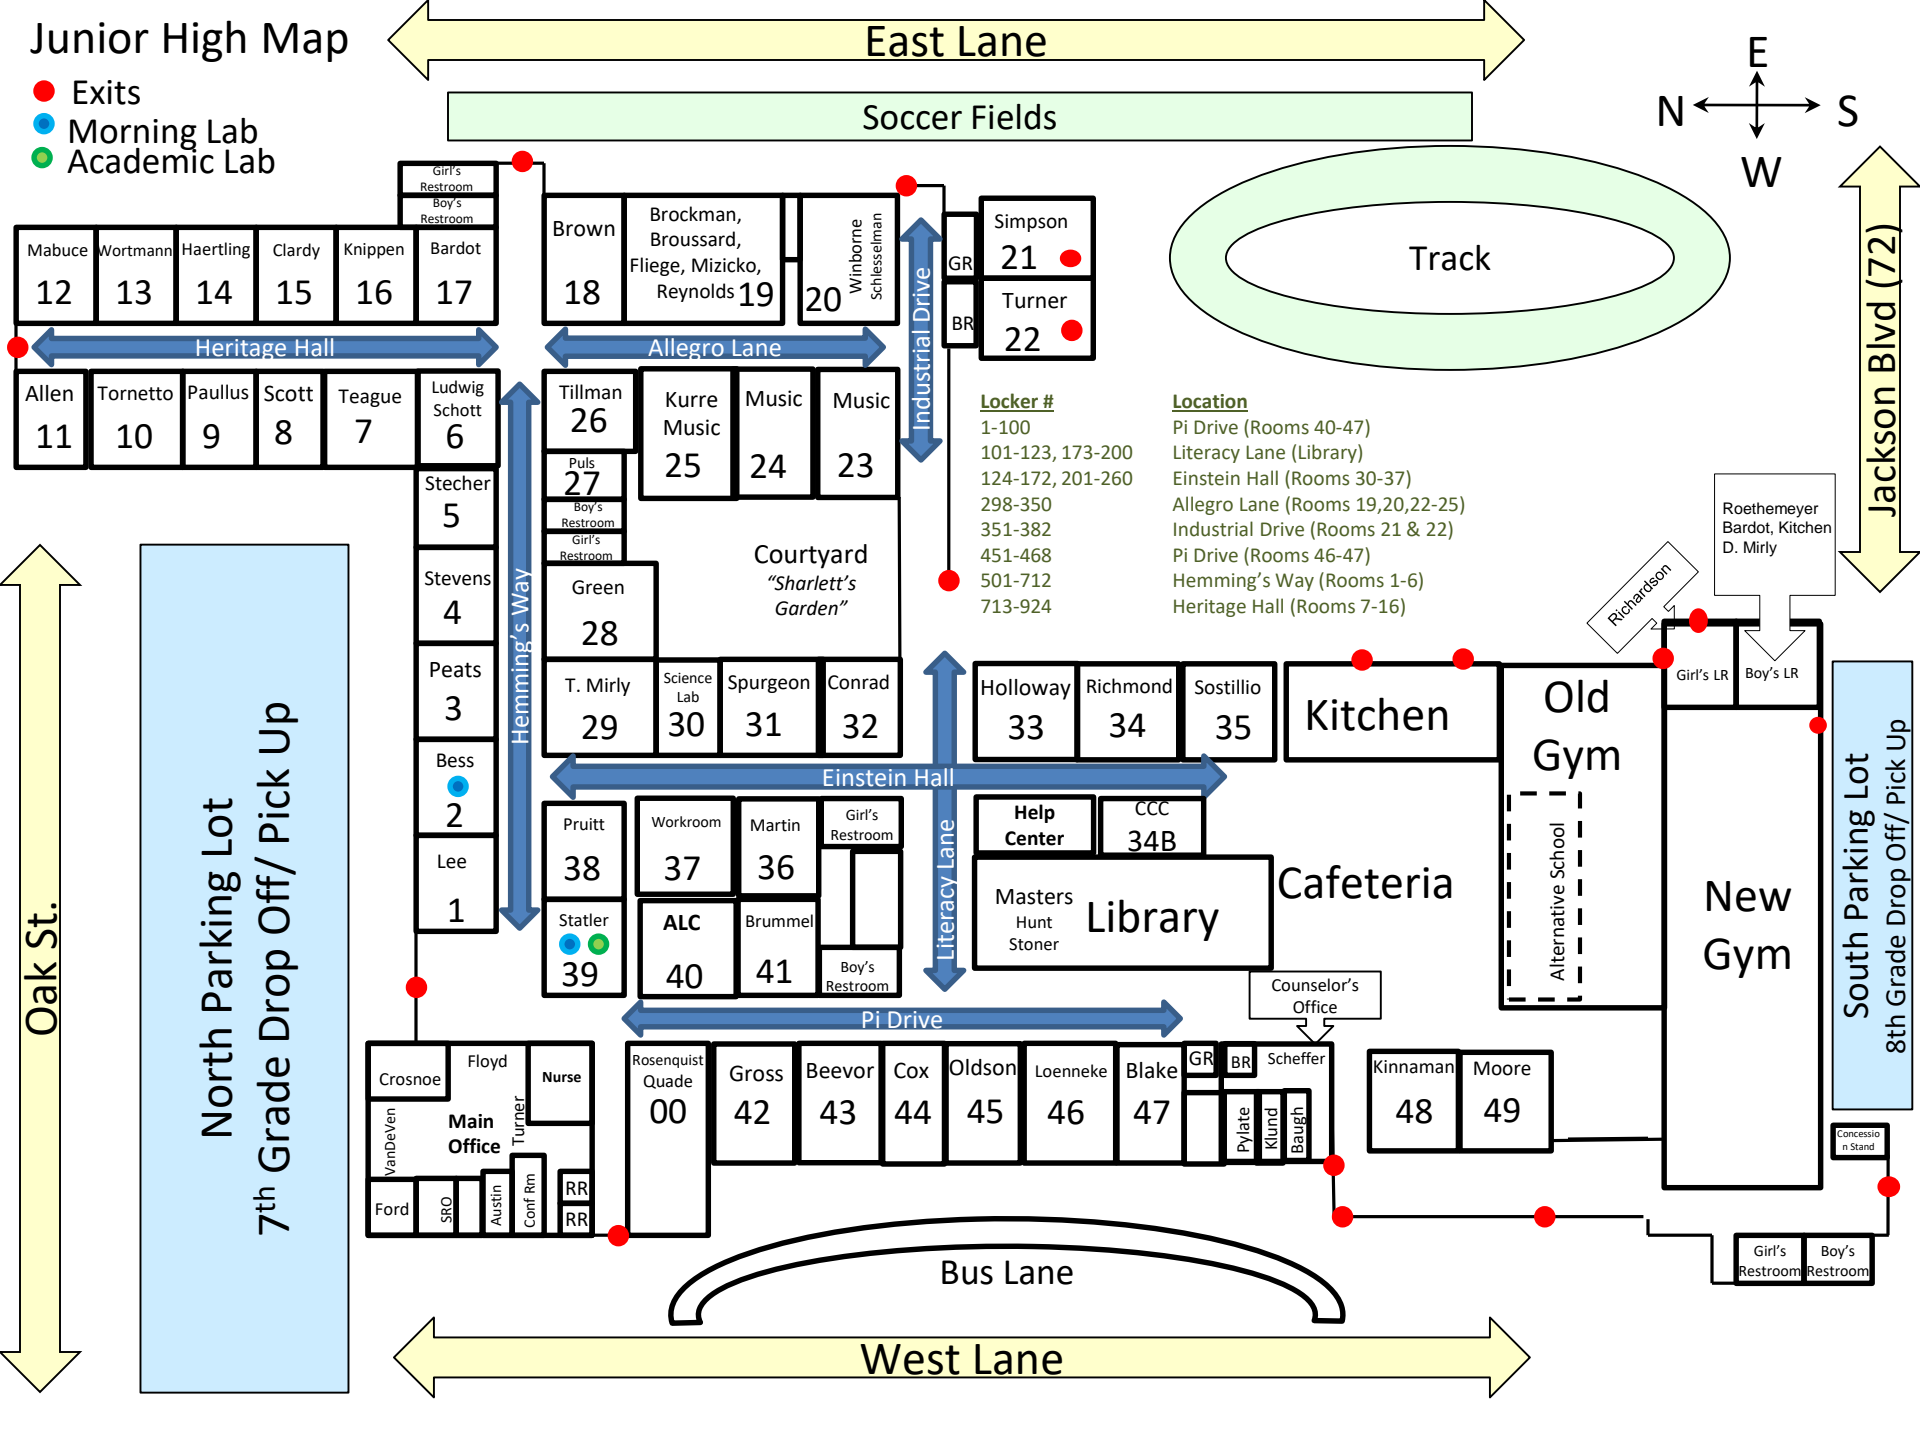

# Junior High Map

- Exits
- Morning Lab
- Academic Lab

### Locker #

- 1-100
- 101-123, 173-200
- 124-172, 201-260
- 298-350
- 351-382
- 451-468
- 501-712
- 713-924

### Location

- Pi Drive (Rooms 40-47)
- Literacy Lane (Library)
- Einstein Hall (Rooms 30-37)
- Allegro Lane (Rooms 19,20,22-25)
- Industrial Drive (Rooms 21 & 22)
- Pi Drive (Rooms 46-47)
- Hemming's Way (Rooms 1-6)
- Heritage Hall (Rooms 7-16)

Richardson

Roethemeyer Bardot, Kitchen D. Mirly

South Parking Lot  
8th Grade Drop Off/ Pick Up

Concession Stand

Girl's Restroom  
Boy's Restroom

Counselor's Office

Help Center  
Masters Hunt Stoner  
Library