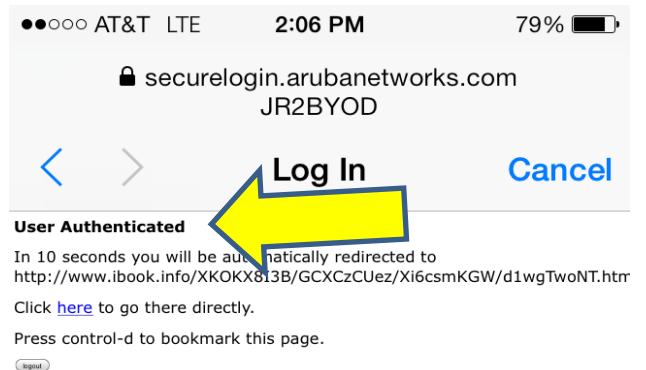

Logging into JHS Wi-Fi

1. Under settings, select JR2BYOD; the Aruba box shows up

2. BEFORE entering your username, you MUST enter students\
3. Use your normal username & password

4. The screen below will appear saying "user authenticated"