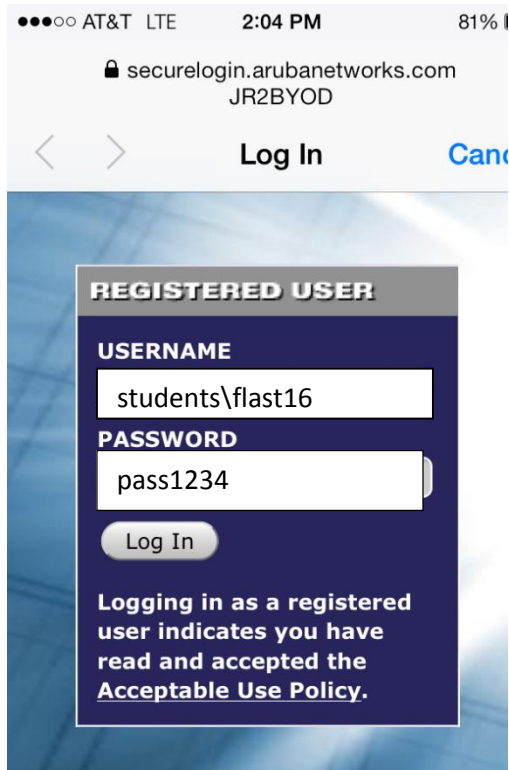

Logging into JHS Wi-Fi

1. Under settings, select JR2BYOD; the Aruba box shows up

2. BEFORE entering your username, you MUST enter students\
3. Use your normal username & password

4. The screen below will appear saying "user authenticated"

The login will last about 45 minutes.