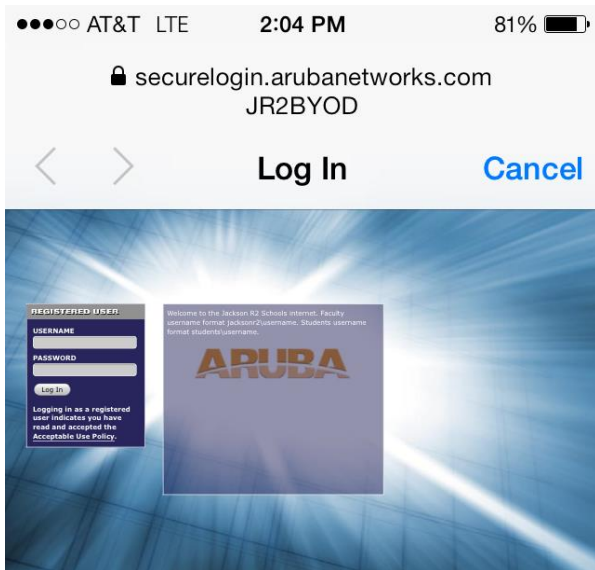

Logging into JHS Wi-Fi

1. Under settings, select JR2BYOD; the Aruba box shows up

2. BEFORE entering your username, you MUST enter students\
3. Use your normal username & password

4. The screen below will appear saying "user authenticated"

The login will last about 45 minutes.